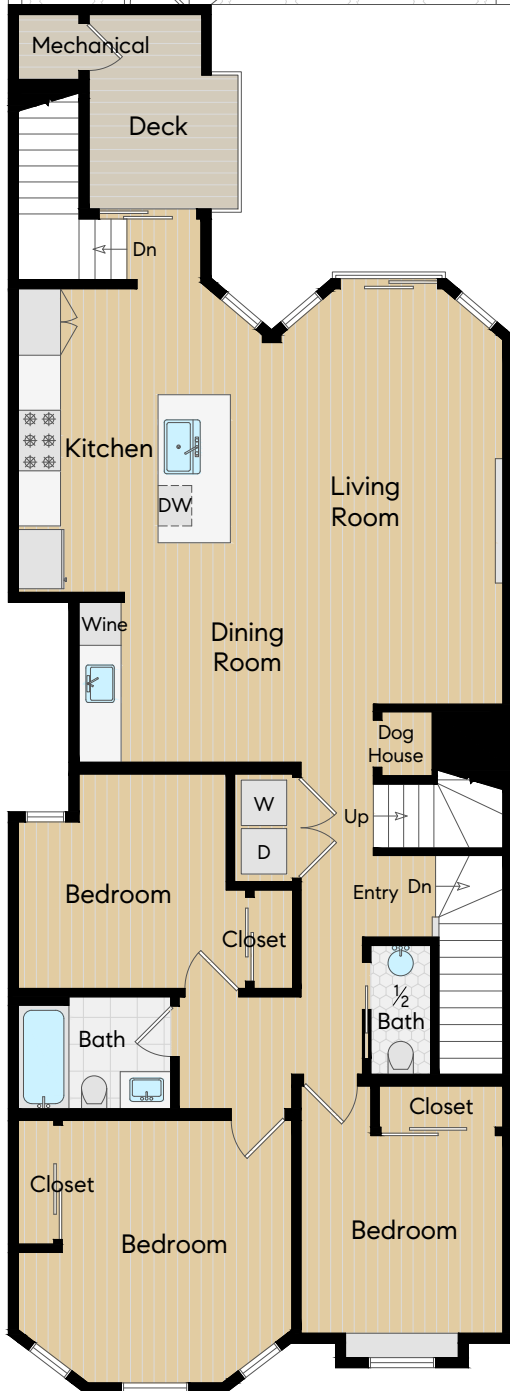

4036 18th Street  
San Francisco, CA

Main Level

Upper Level