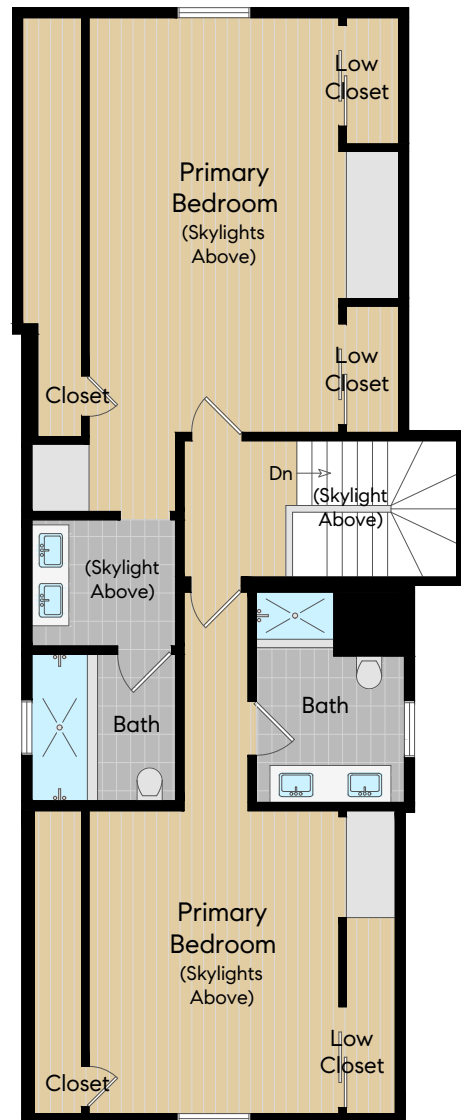

4036 18th Street  
San Francisco, CA

Main Level

Upper Level