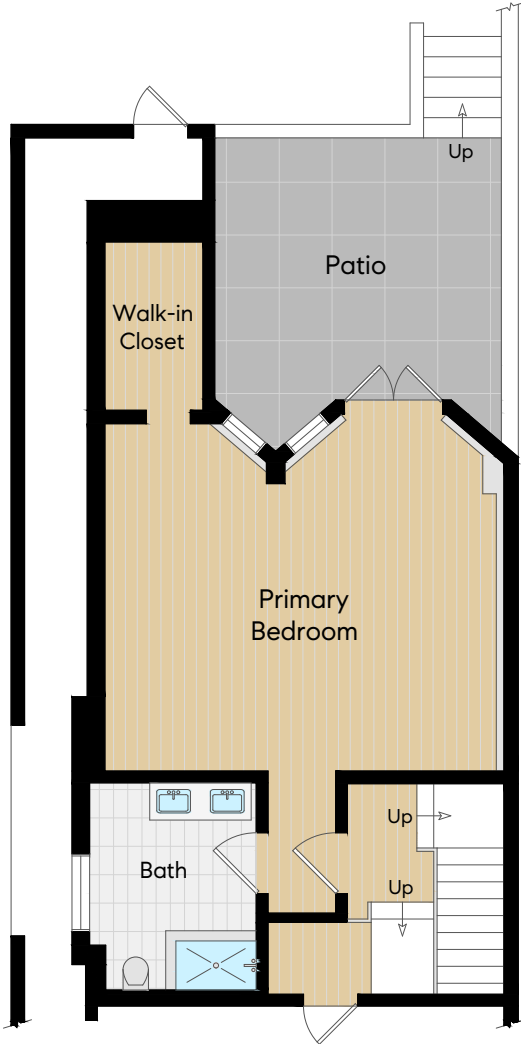

# 4038 18th Street

San Francisco, CA

Lower Level

Main Level