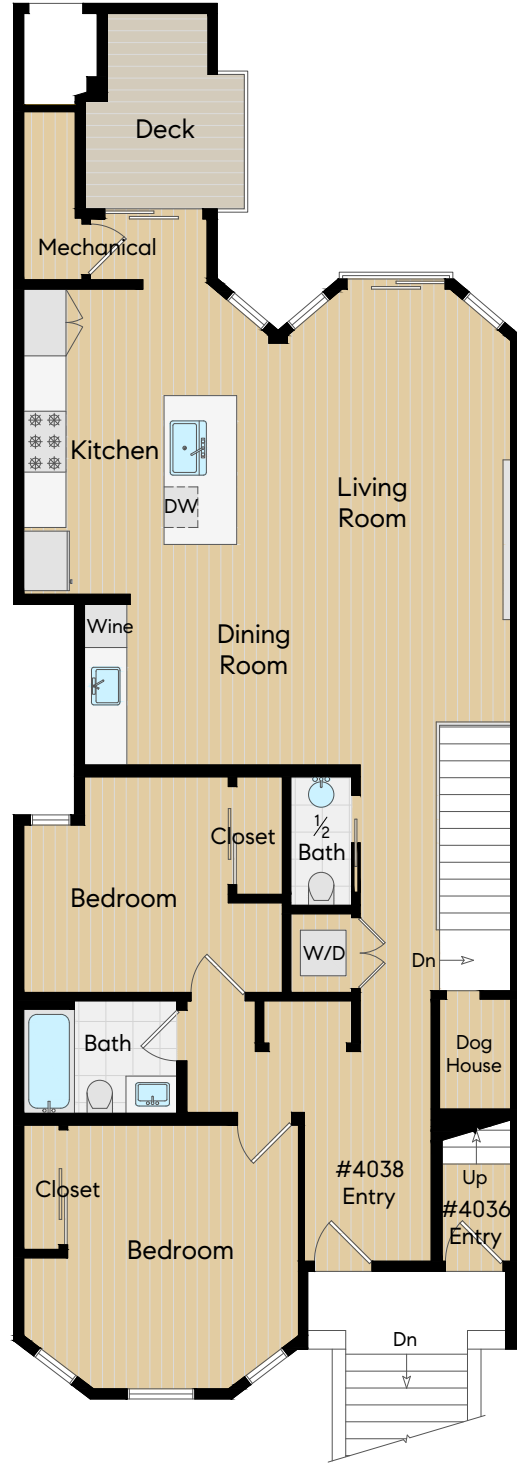

# 4038 18th Street

San Francisco, CA

Lower Level

Main Level